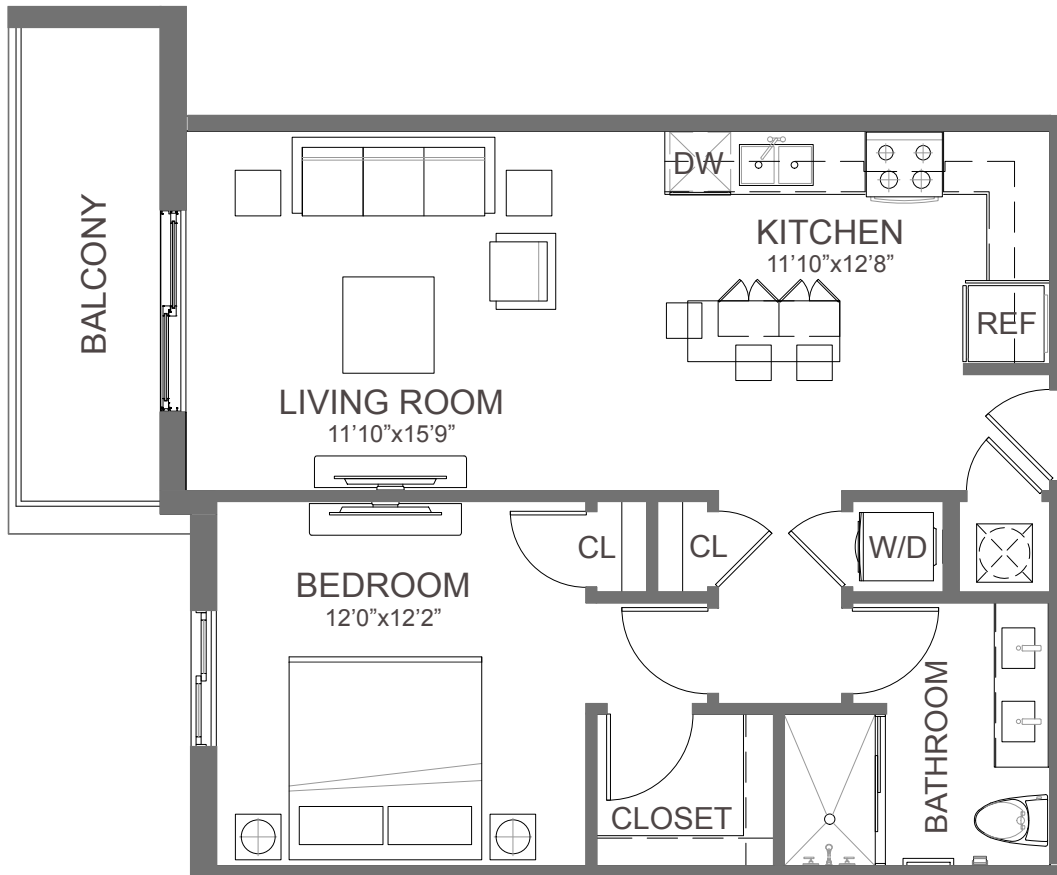

A1

1 BED / 1 BATH

734

SQ. FT.

GRIFFIN/441

4465 Griffin Rd. | Davie, FL 33314

www.griffin441.com

Floor plans are artist's rendering. All dimensions are approximate. Actual product and specifications may vary in dimension or detail. Not all features are available in every apartment. Prices and availability are subject to change. Please see a representative for details.