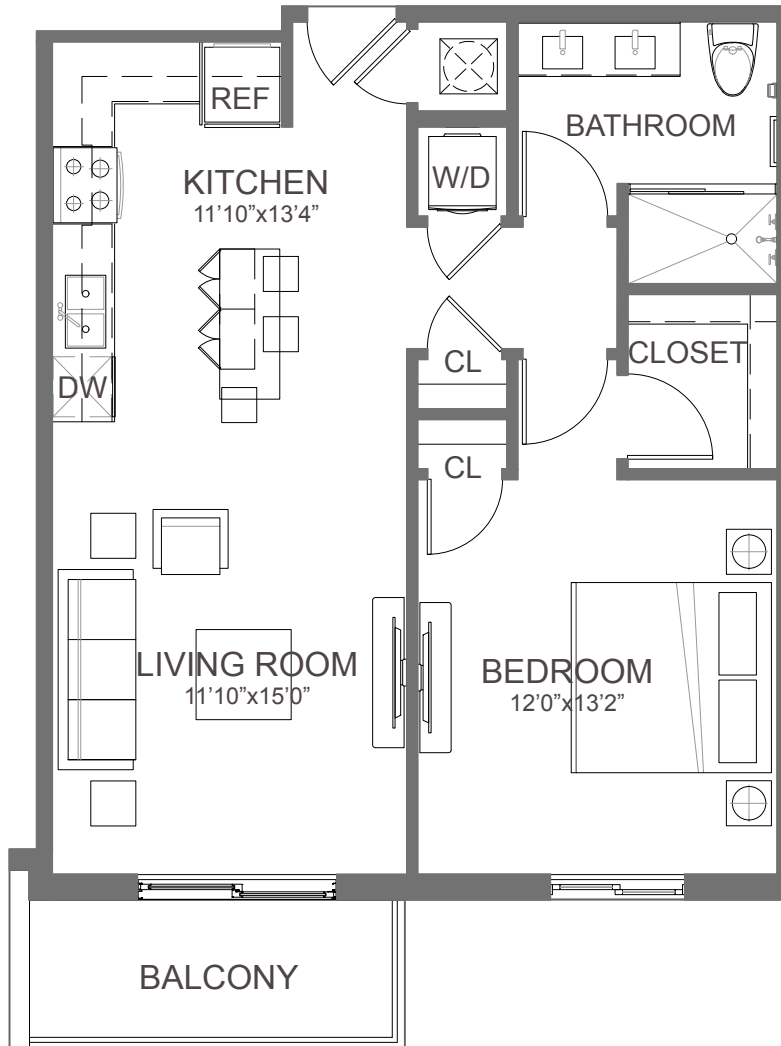

A1a

1 BED / 1 BATH

724

SQ. FT.

GRIFFIN/441

4465 Griffin Rd. | Davie, FL 33314

www.griffin441.com

Floor plans are artist's rendering. All dimensions are approximate. Actual product and specifications may vary in dimension or detail. Not all features are available in every apartment. Prices and availability are subject to change. Please see a representative for details.