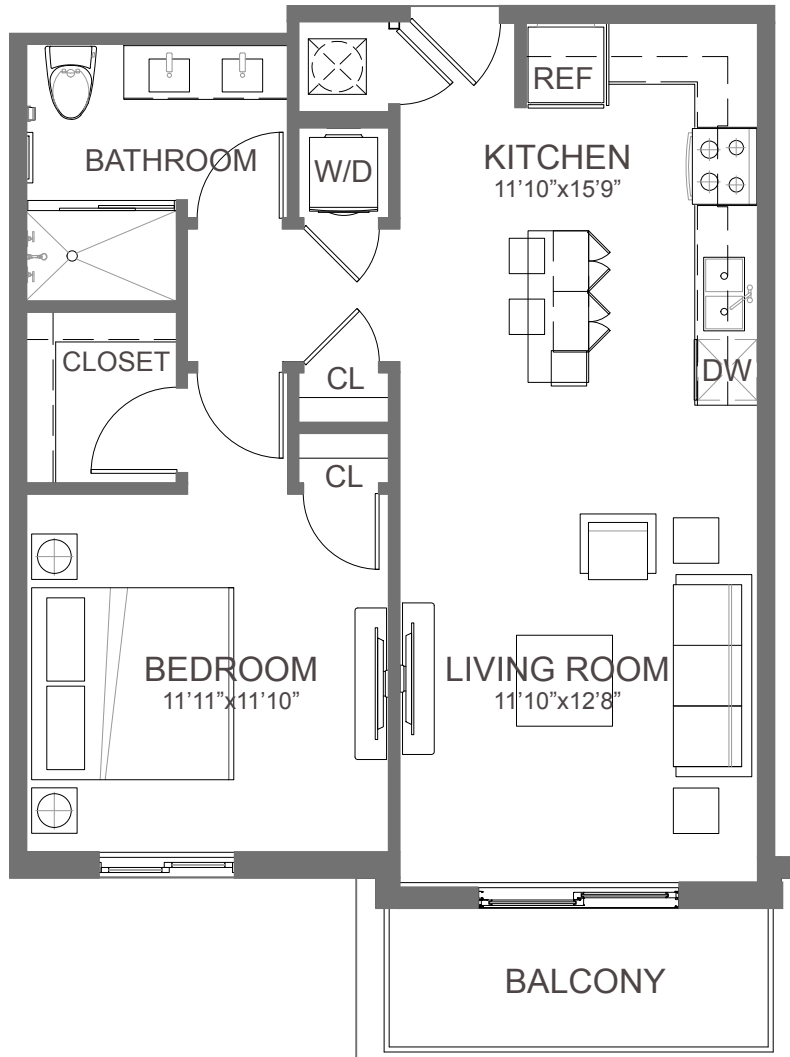

A1b

1 BED / 1 BATH

722

SQ. FT.

GRIFFIN/441

4465 Griffin Rd. | Davie, FL 33314

www.griffin441.com

Floor plans are artist's rendering. All dimensions are approximate. Actual product and specifications may vary in dimension or detail. Not all features are available in every apartment. Prices and availability are subject to change. Please see a representative for details.