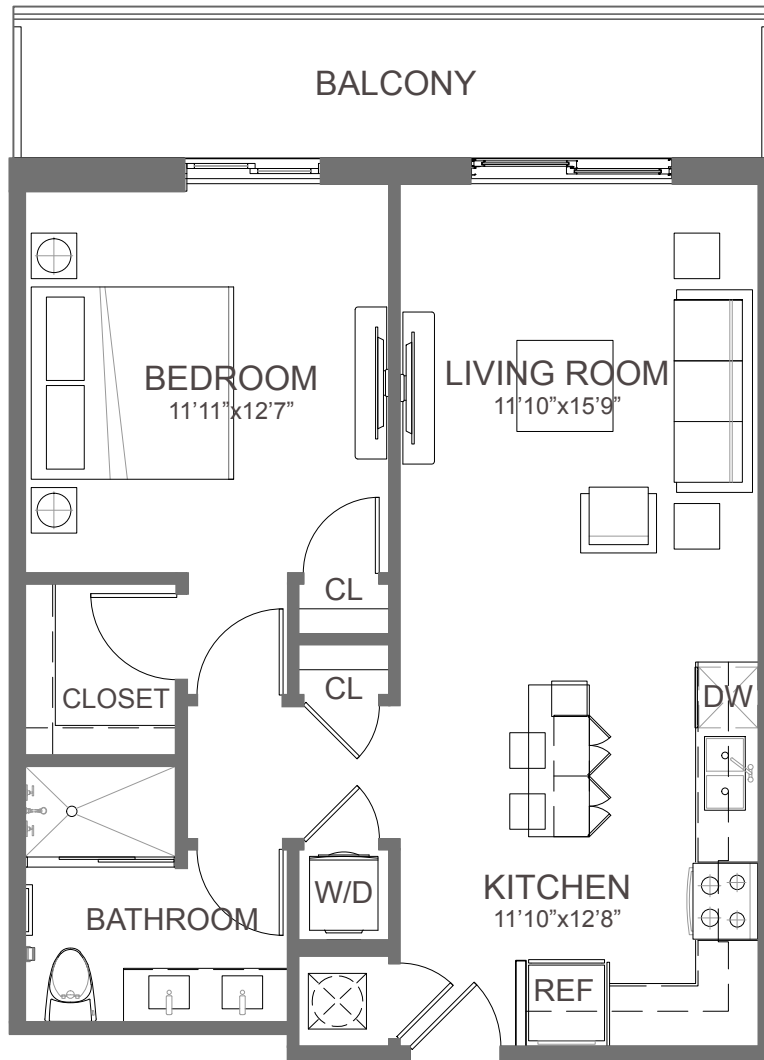

A1c

1 BED / 1 BATH

734

SQ. FT.

GRIFFIN/441

4465 Griffin Rd. | Davie, FL 33314

www.griffin441.com

Floor plans are artist's rendering. All dimensions are approximate. Actual product and specifications may vary in dimension or detail. Not all features are available in every apartment. Prices and availability are subject to change. Please see a representative for details.