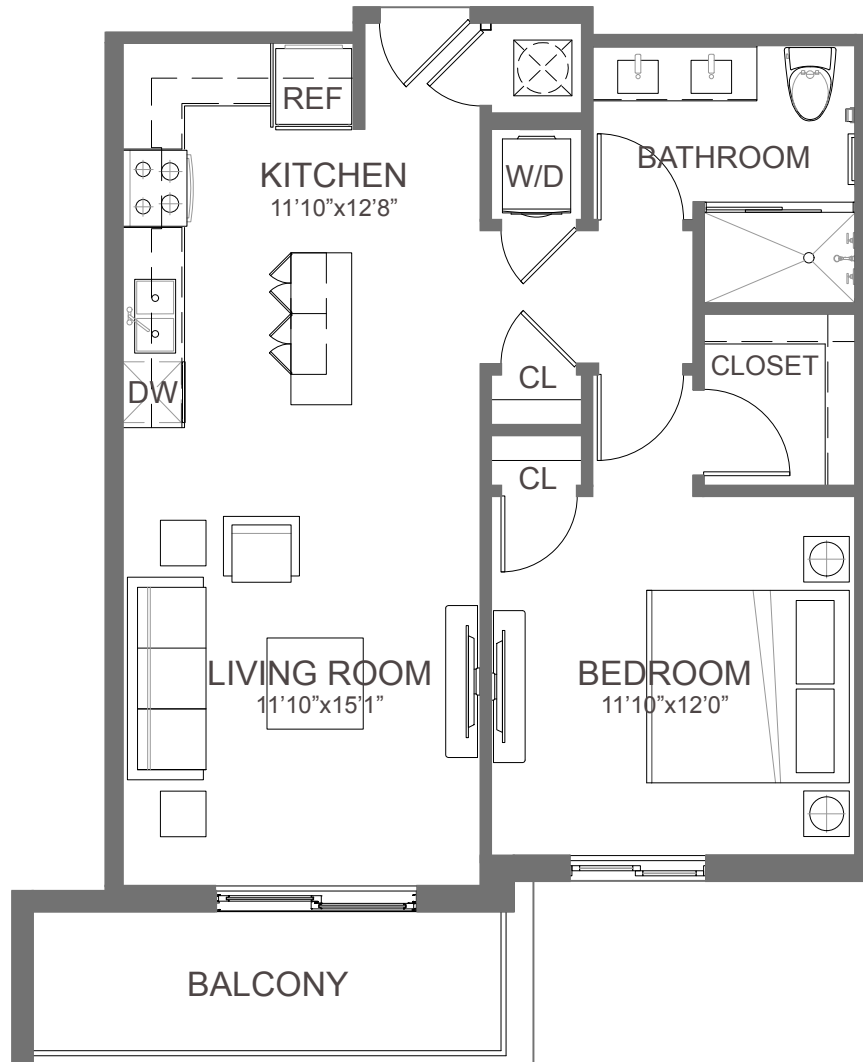

A1d

1 BED / 1 BATH

722

SQ. FT.

GRIFFIN/441

4465 Griffin Rd. | Davie, FL 33314

www.griffin441.com

Floor plans are artist's rendering. All dimensions are approximate. Actual product and specifications may vary in dimension or detail. Not all features are available in every apartment. Prices and availability are subject to change. Please see a representative for details.