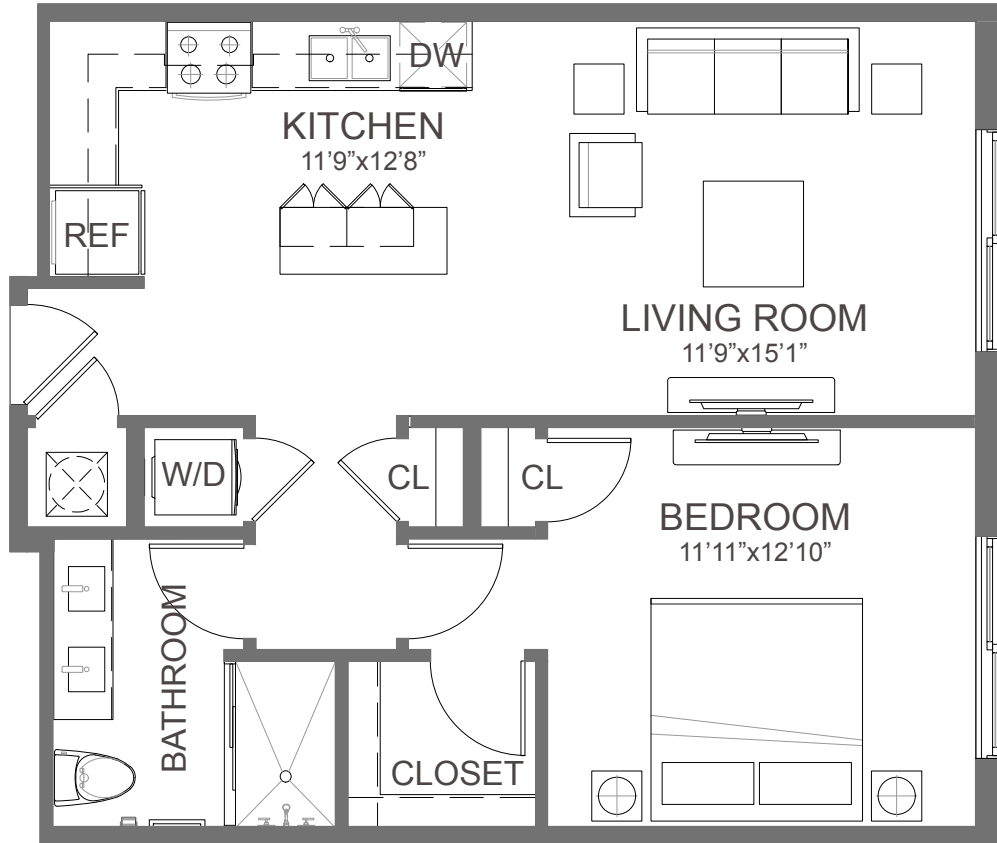

# A1e

1 BED / 1 BATH

# 734

SQ. FT.

GRIFFIN/441

4465 Griffin Rd. | Davie, FL 33314

[www.griffin441.com](http://www.griffin441.com)

Floor plans are artist's rendering. All dimensions are approximate. Actual product and specifications may vary in dimension or detail. Not all features are available in every apartment. Prices and availability are subject to change. Please see a representative for details.