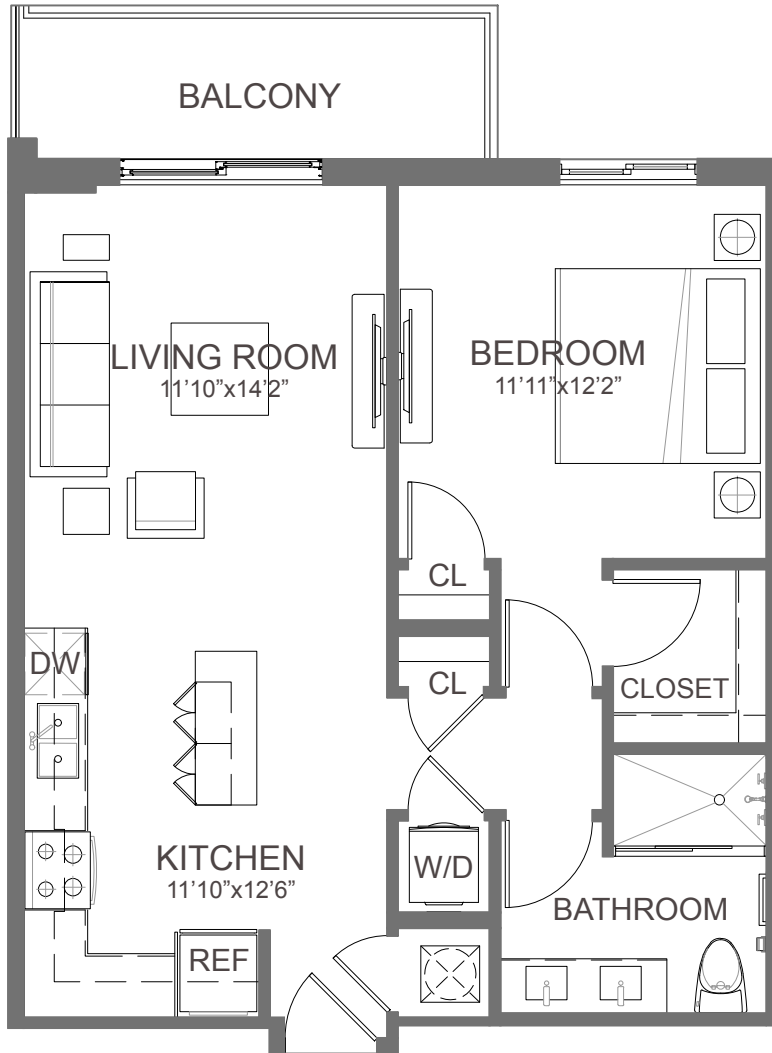

# A1f

1 BED / 1 BATH

# 718

SQ. FT.

GRIFFIN/441

4465 Griffin Rd. | Davie, FL 33314

[www.griffin441.com](http://www.griffin441.com)

Floor plans are artist's rendering. All dimensions are approximate. Actual product and specifications may vary in dimension or detail. Not all features are available in every apartment. Prices and availability are subject to change. Please see a representative for details.