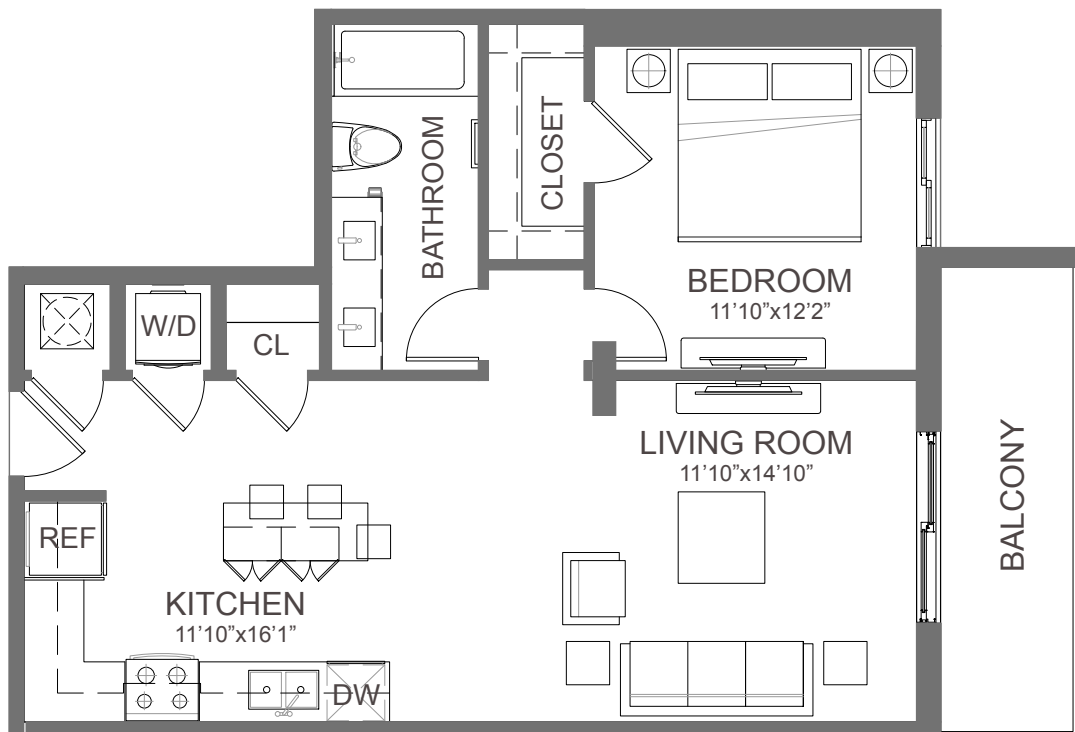

A2

1 BED / 1 BATH

703

SQ. FT.

GRIFFIN/441

4465 Griffin Rd. | Davie, FL 33314

www.griffin441.com

Floor plans are artist's rendering. All dimensions are approximate. Actual product and specifications may vary in dimension or detail. Not all features are available in every apartment. Prices and availability are subject to change. Please see a representative for details.