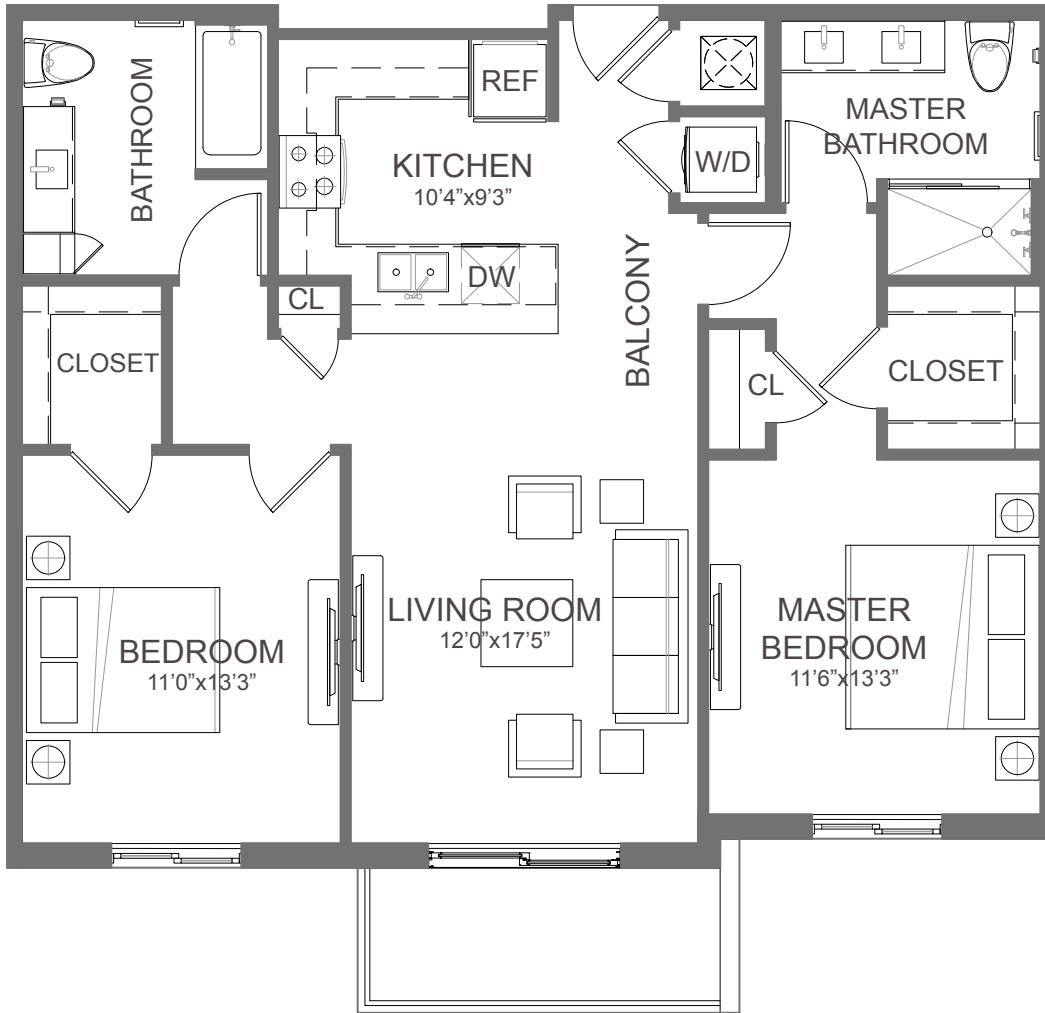

B1

2 BED / 2 BATH

1050

SQ. FT.

GRIFFIN 441

4465 Griffin Rd. | Davie, FL 33314

www.griffin441.com

Floor plans are artist's rendering. All dimensions are approximate. Actual product and specifications may vary in dimension or detail. Not all features are available in every apartment. Prices and availability are subject to change. Please see a representative for details.