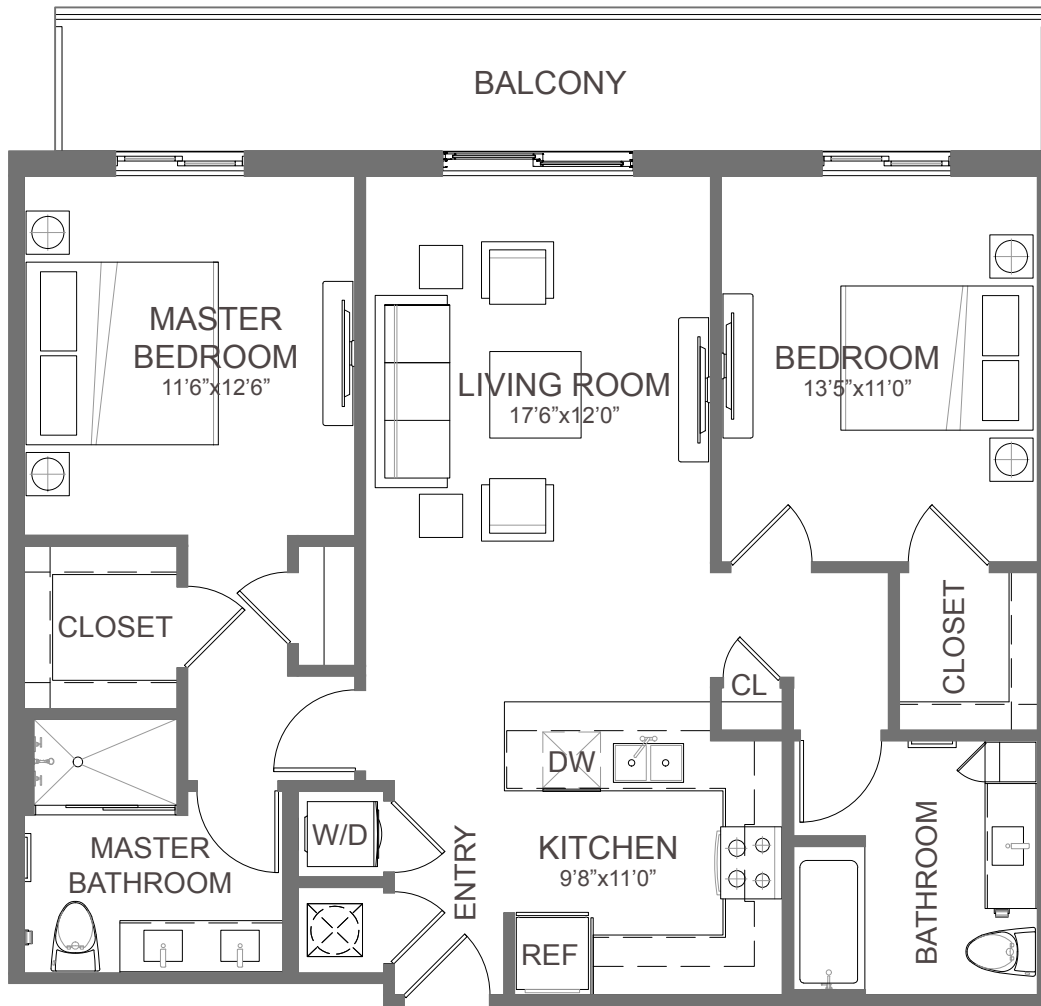

B1a

2 BED / 2 BATH

1061

SQ. FT.

GRIFFIN/441

4465 Griffin Rd. | Davie, FL 33314

www.griffin441.com

Floor plans are artist's rendering. All dimensions are approximate. Actual product and specifications may vary in dimension or detail. Not all features are available in every apartment. Prices and availability are subject to change. Please see a representative for details.