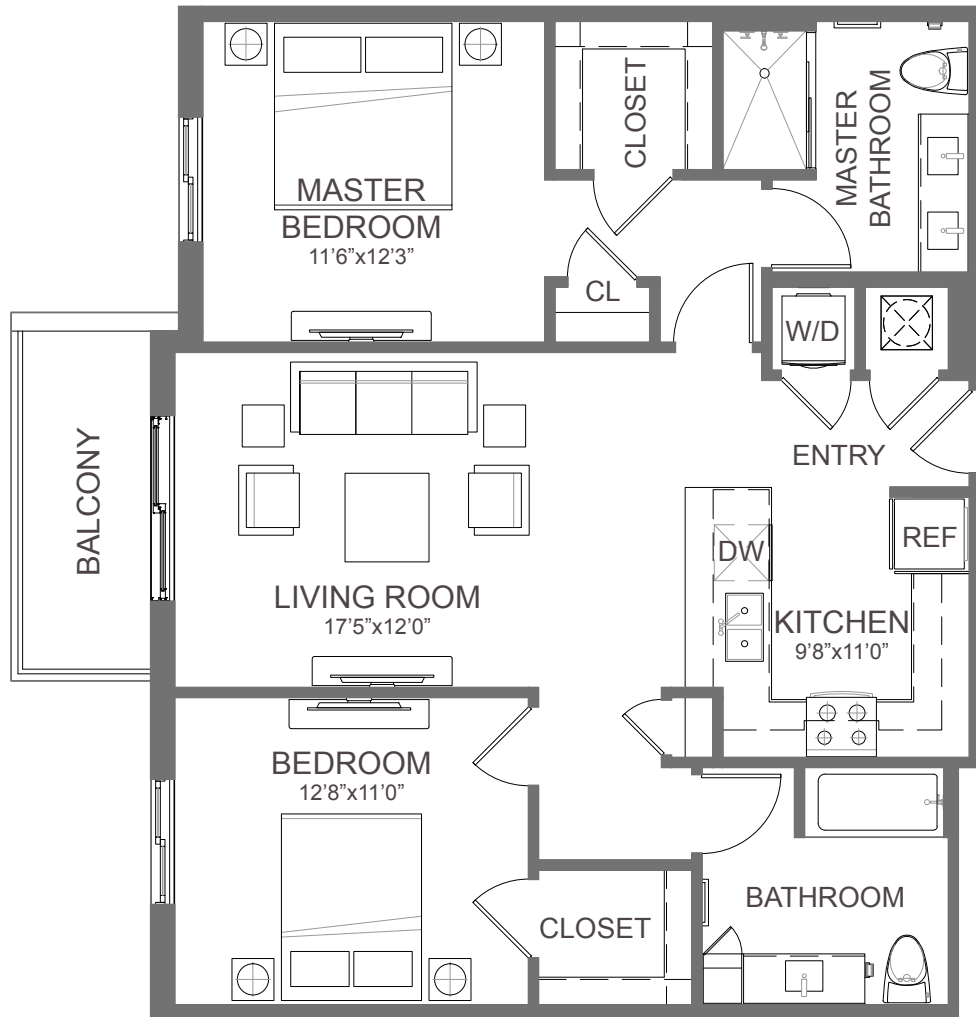

B1b

2 BED / 2 BATH

1050

SQ. FT.

GRIFFIN/441

4465 Griffin Rd. | Davie, FL 33314

www.griffin441.com

Floor plans are artist's rendering. All dimensions are approximate. Actual product and specifications may vary in dimension or detail. Not all features are available in every apartment. Prices and availability are subject to change. Please see a representative for details.