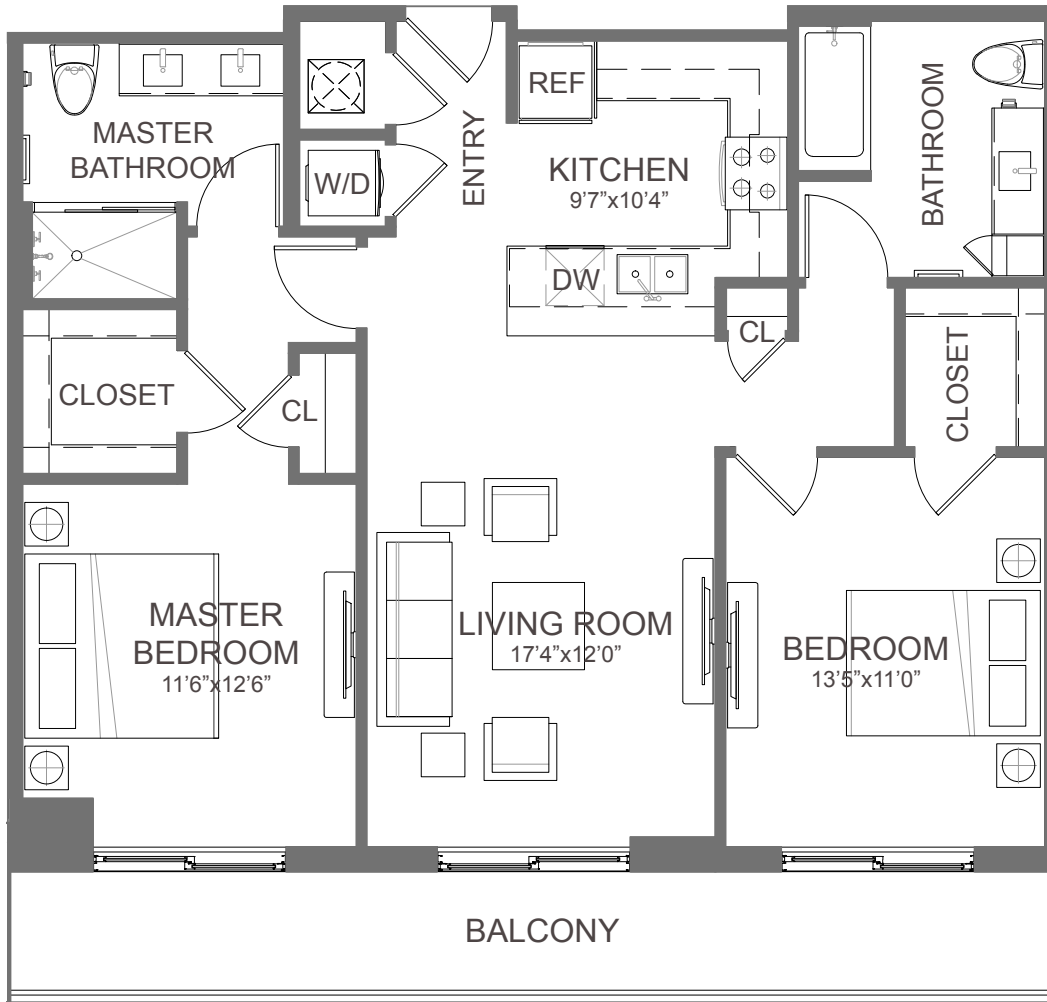

B1c

2 BED / 2 BATH

1061

SQ. FT.

GRIFFIN/441

4465 Griffin Rd. | Davie, FL 33314

www.griffin441.com

Floor plans are artist's rendering. All dimensions are approximate. Actual product and specifications may vary in dimension or detail. Not all features are available in every apartment. Prices and availability are subject to change. Please see a representative for details.