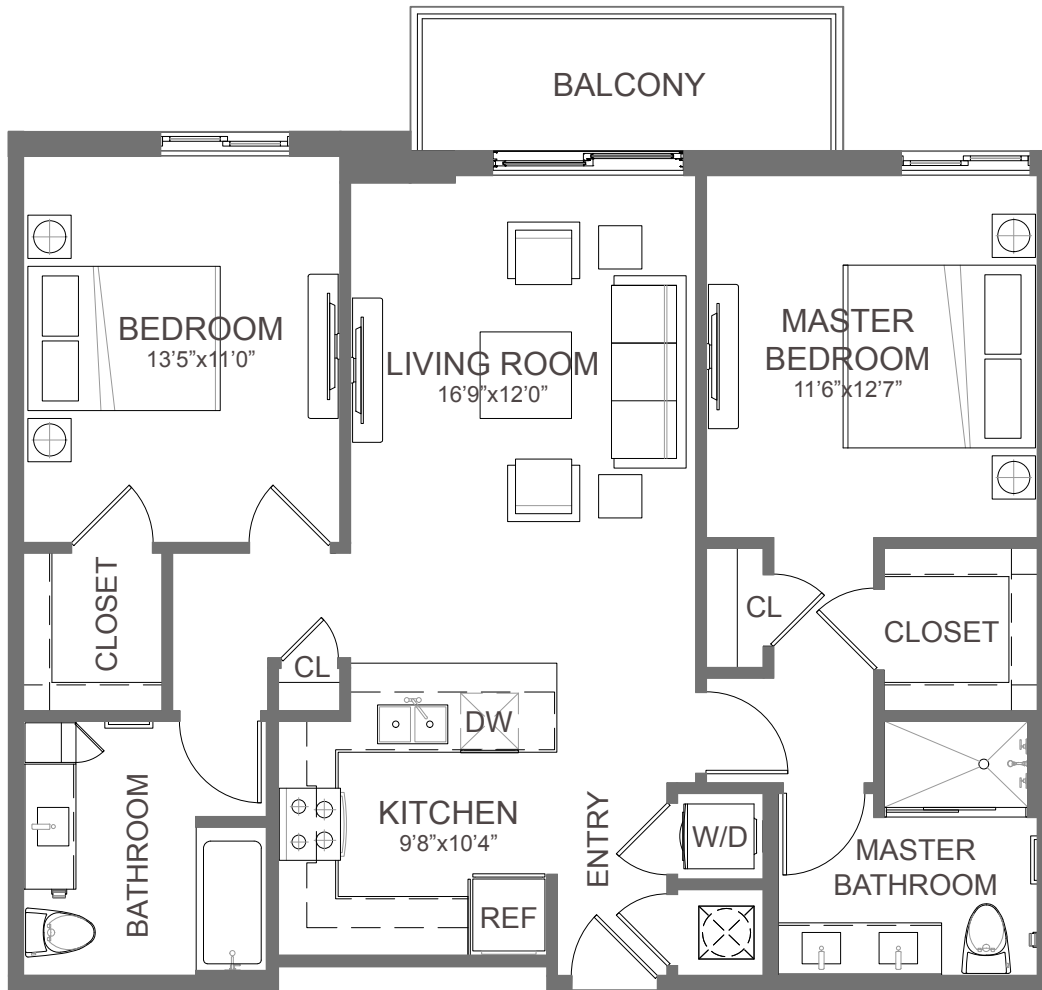

# B1d

2 BED / 2 BATH

# 1045

SQ. FT.

GRIFFIN/441

4465 Griffin Rd. | Davie, FL 33314

[www.griffin441.com](http://www.griffin441.com)

Floor plans are artist's rendering. All dimensions are approximate. Actual product and specifications may vary in dimension or detail. Not all features are available in every apartment. Prices and availability are subject to change. Please see a representative for details.