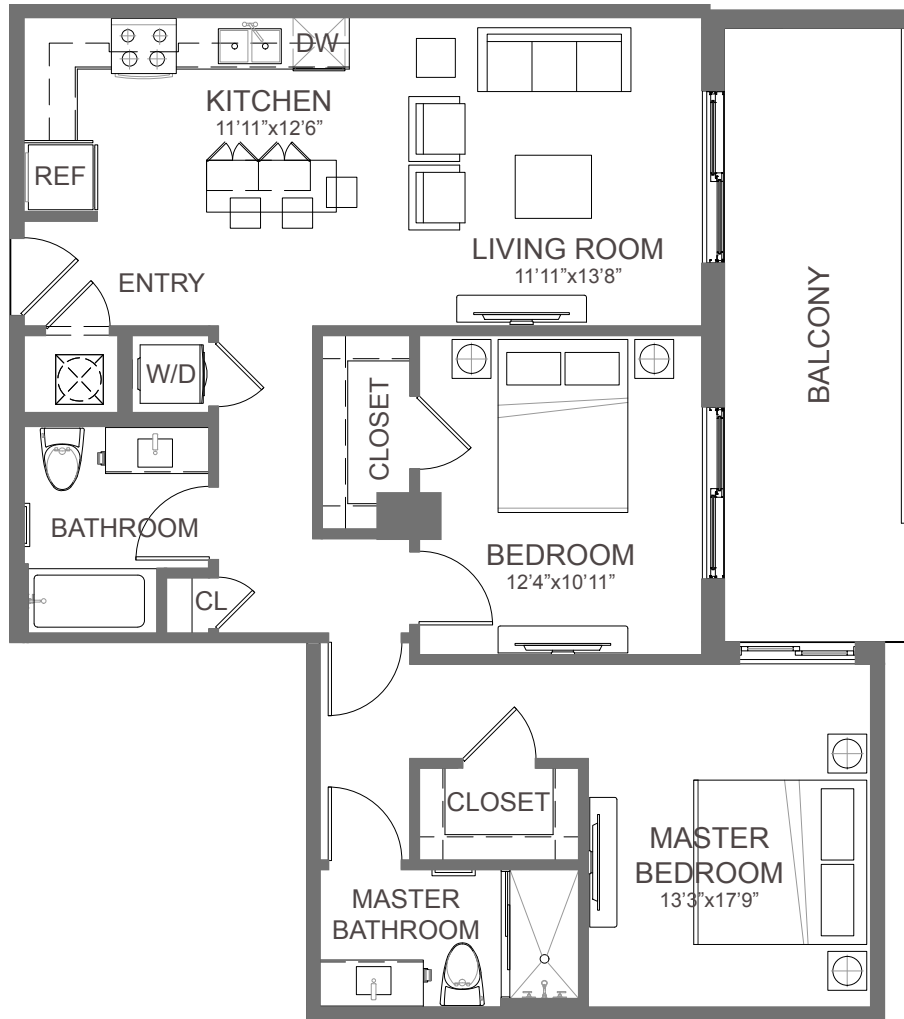

# B3

2 BED / 2 BATH

# 980

SQ. FT.

GRIFFIN/441

4465 Griffin Rd. | Davie, FL 33314

[www.griffin441.com](http://www.griffin441.com)

Floor plans are artist's rendering. All dimensions are approximate. Actual product and specifications may vary in dimension or detail. Not all features are available in every apartment. Prices and availability are subject to change. Please see a representative for details.