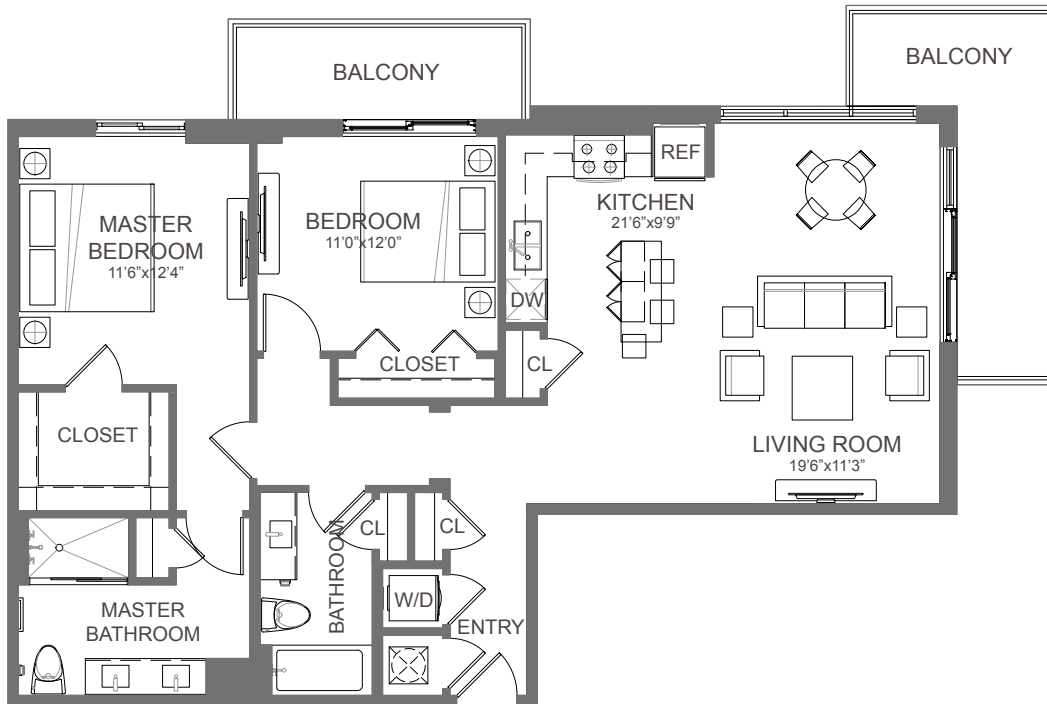

# B4

2 BED / 2 BATH

# 1171

SQ. FT.

GRIFFIN/441

4465 Griffin Rd. | Davie, FL 33314

[www.griffin441.com](http://www.griffin441.com)

Floor plans are artist's rendering. All dimensions are approximate. Actual product and specifications may vary in dimension or detail. Not all features are available in every apartment. Prices and availability are subject to change. Please see a representative for details.