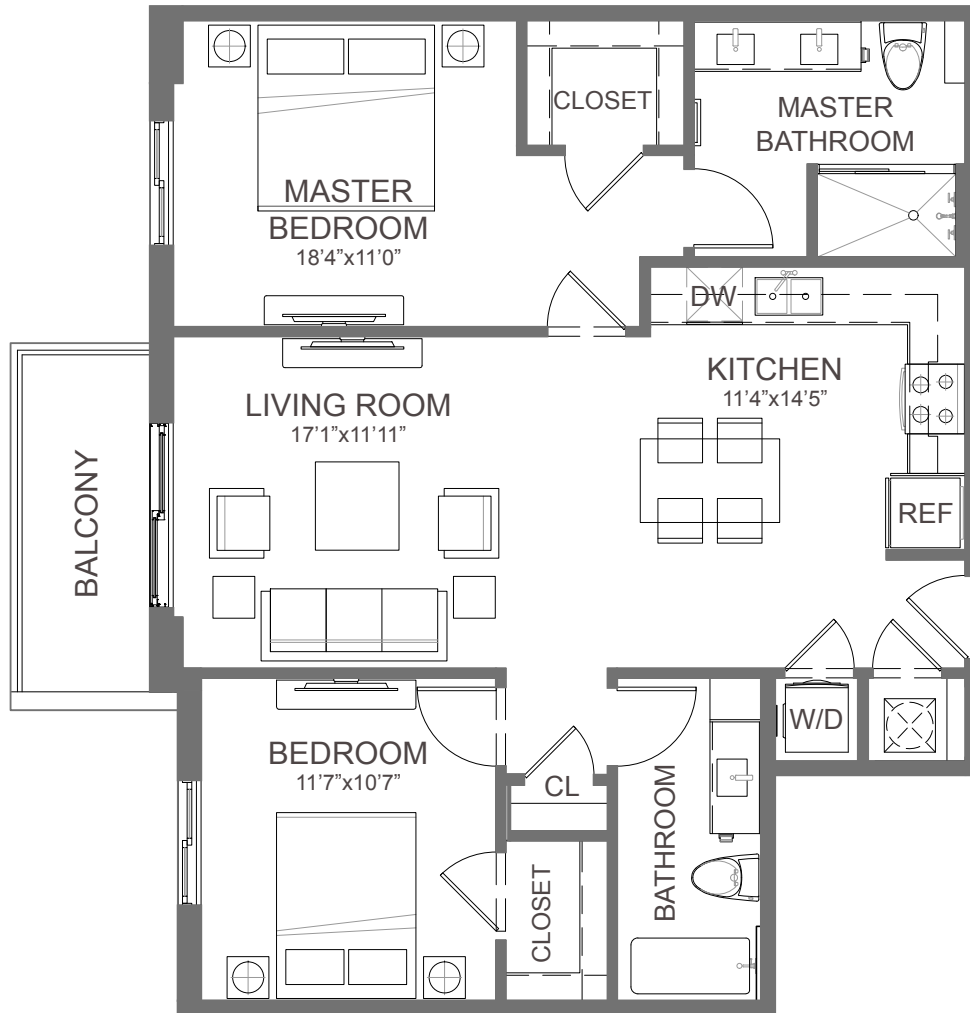

B5

2 BED / 2 BATH

985

SQ. FT.

GRIFFIN/441

4465 Griffin Rd. | Davie, FL 33314

www.griffin441.com

Floor plans are artist's rendering. All dimensions are approximate. Actual product and specifications may vary in dimension or detail. Not all features are available in every apartment. Prices and availability are subject to change. Please see a representative for details.