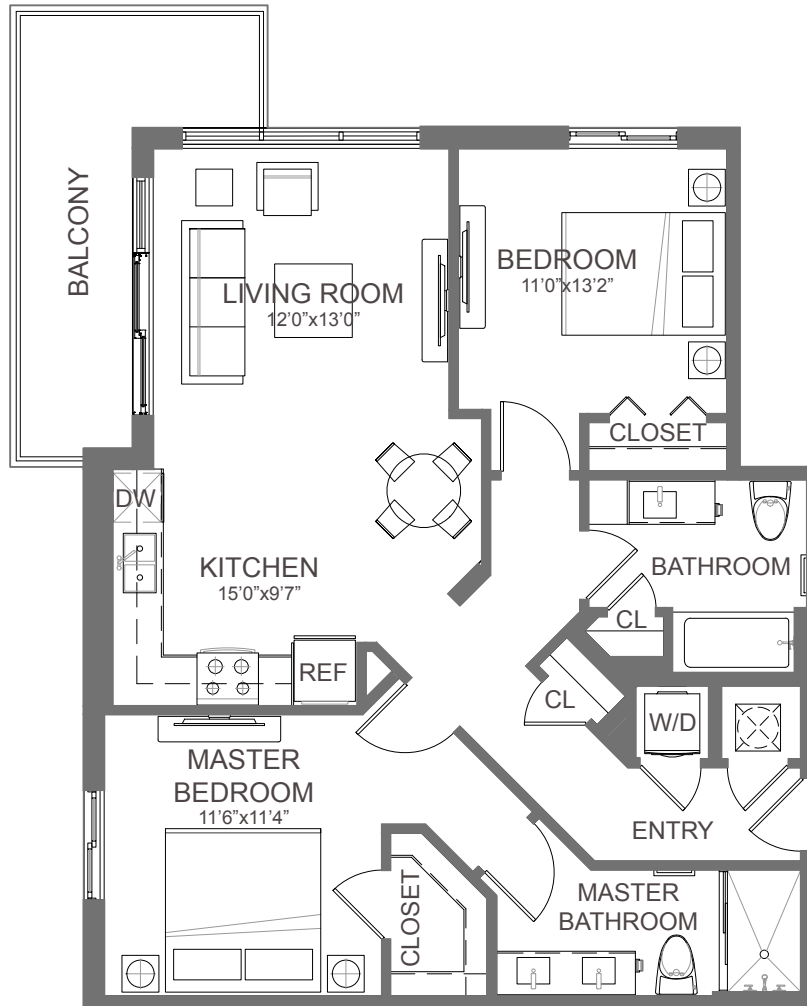

B6

2 BED / 2 BATH

989

SQ. FT.

GRIFFIN/441

4465 Griffin Rd. | Davie, FL 33314

www.griffin441.com

Floor plans are artist's rendering. All dimensions are approximate. Actual product and specifications may vary in dimension or detail. Not all features are available in every apartment. Prices and availability are subject to change. Please see a representative for details.