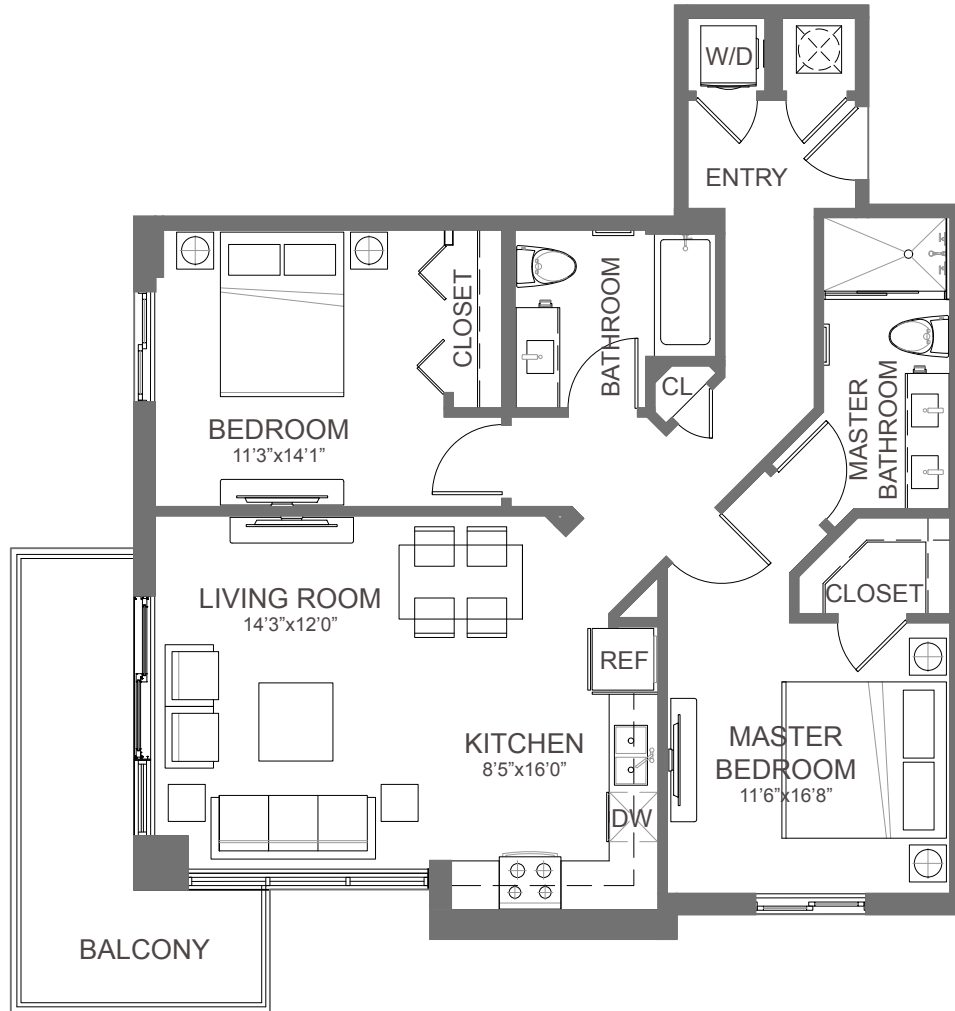

B7

2 BED / 2 BATH

1000

SQ. FT.

GRIFFIN/441

4465 Griffin Rd. | Davie, FL 33314

www.griffin441.com

Floor plans are artist's rendering. All dimensions are approximate. Actual product and specifications may vary in dimension or detail. Not all features are available in every apartment. Prices and availability are subject to change. Please see a representative for details.