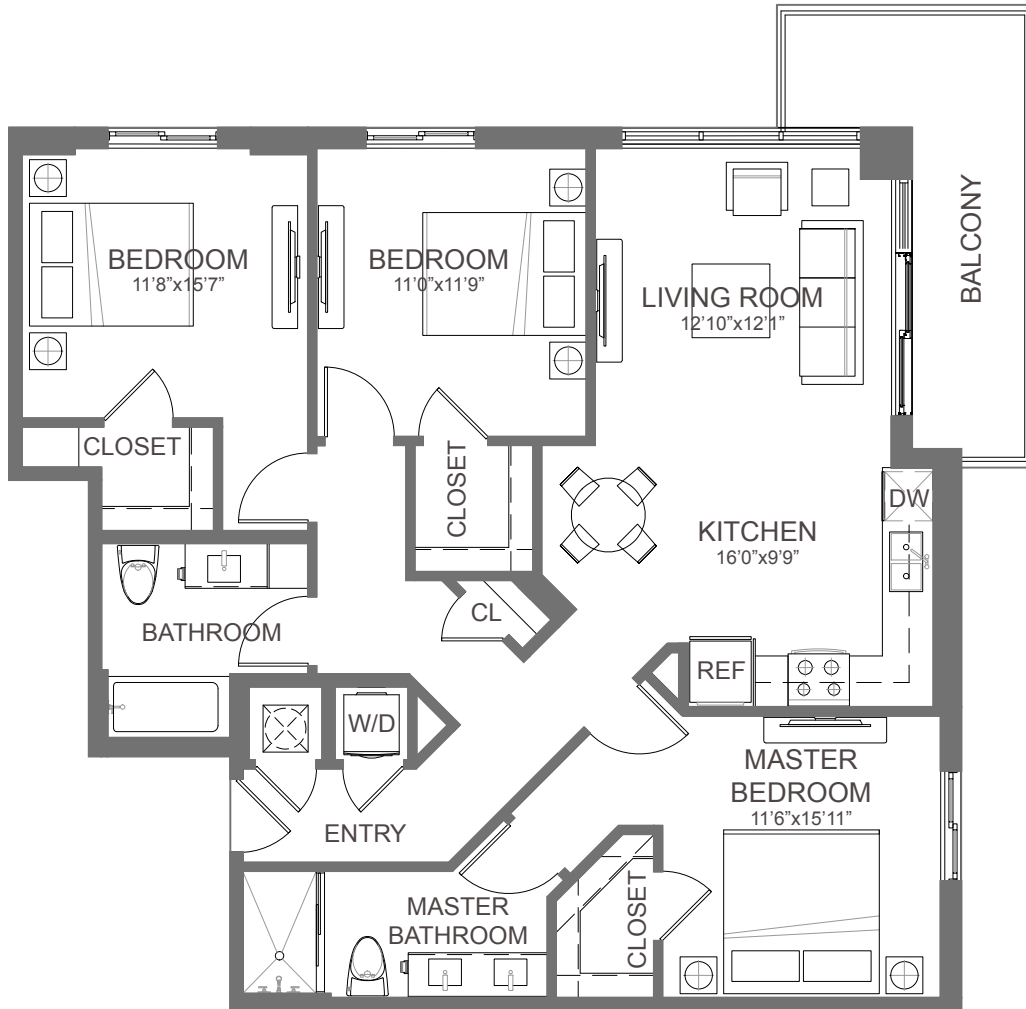

C1

3 BED / 2 BATH

1224

SQ. FT.

GRIFFIN/441

4465 Griffin Rd. | Davie, FL 33314

www.griffin441.com

Floor plans are artist's rendering. All dimensions are approximate. Actual product and specifications may vary in dimension or detail. Not all features are available in every apartment. Prices and availability are subject to change. Please see a representative for details.