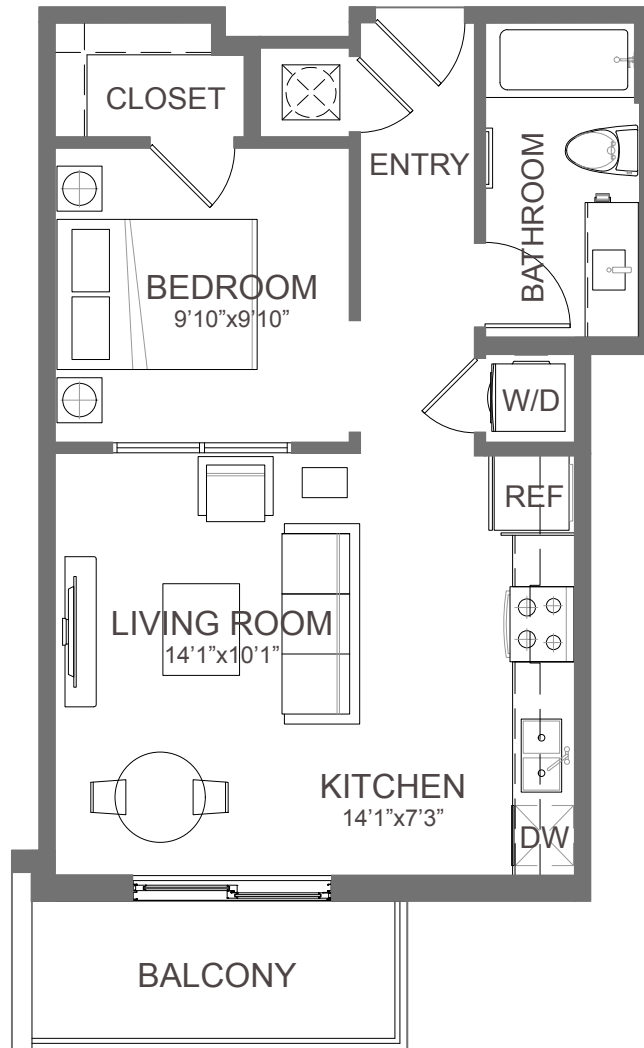

# S1

STUDIO / 1 BATH

# 555

SQ. FT.

GRIFFIN/441

4465 Griffin Rd. | Davie, FL 33314

[www.griffin441.com](http://www.griffin441.com)

Floor plans are artist's rendering. All dimensions are approximate. Actual product and specifications may vary in dimension or detail. Not all features are available in every apartment. Prices and availability are subject to change. Please see a representative for details.